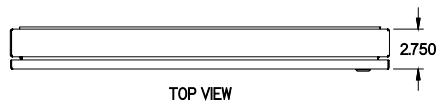

PART No. 1481WDH2430

for more information visit
www.hammfg.com

Data subject to change without notice

ISOMETRIC VIEW

BACK VIEW

LEFT SIDE VIEW

FRONT VIEW

RIGHT SIDE VIEW

BOTTOM VIEW