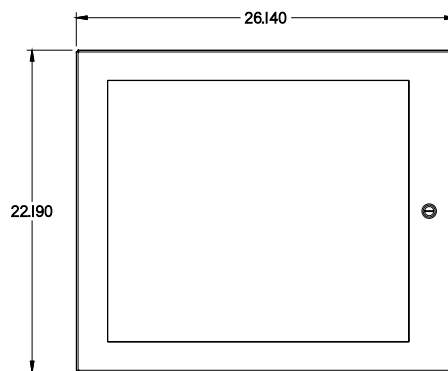

PART No. 1481WDH2430

for more information visit
www.hammfg.com

Data subject to change without notice

ISOMETRIC VIEW

BACK VIEW

LEFT SIDE VIEW

FRONT VIEW

RIGHT SIDE VIEW

BOTTOM VIEW